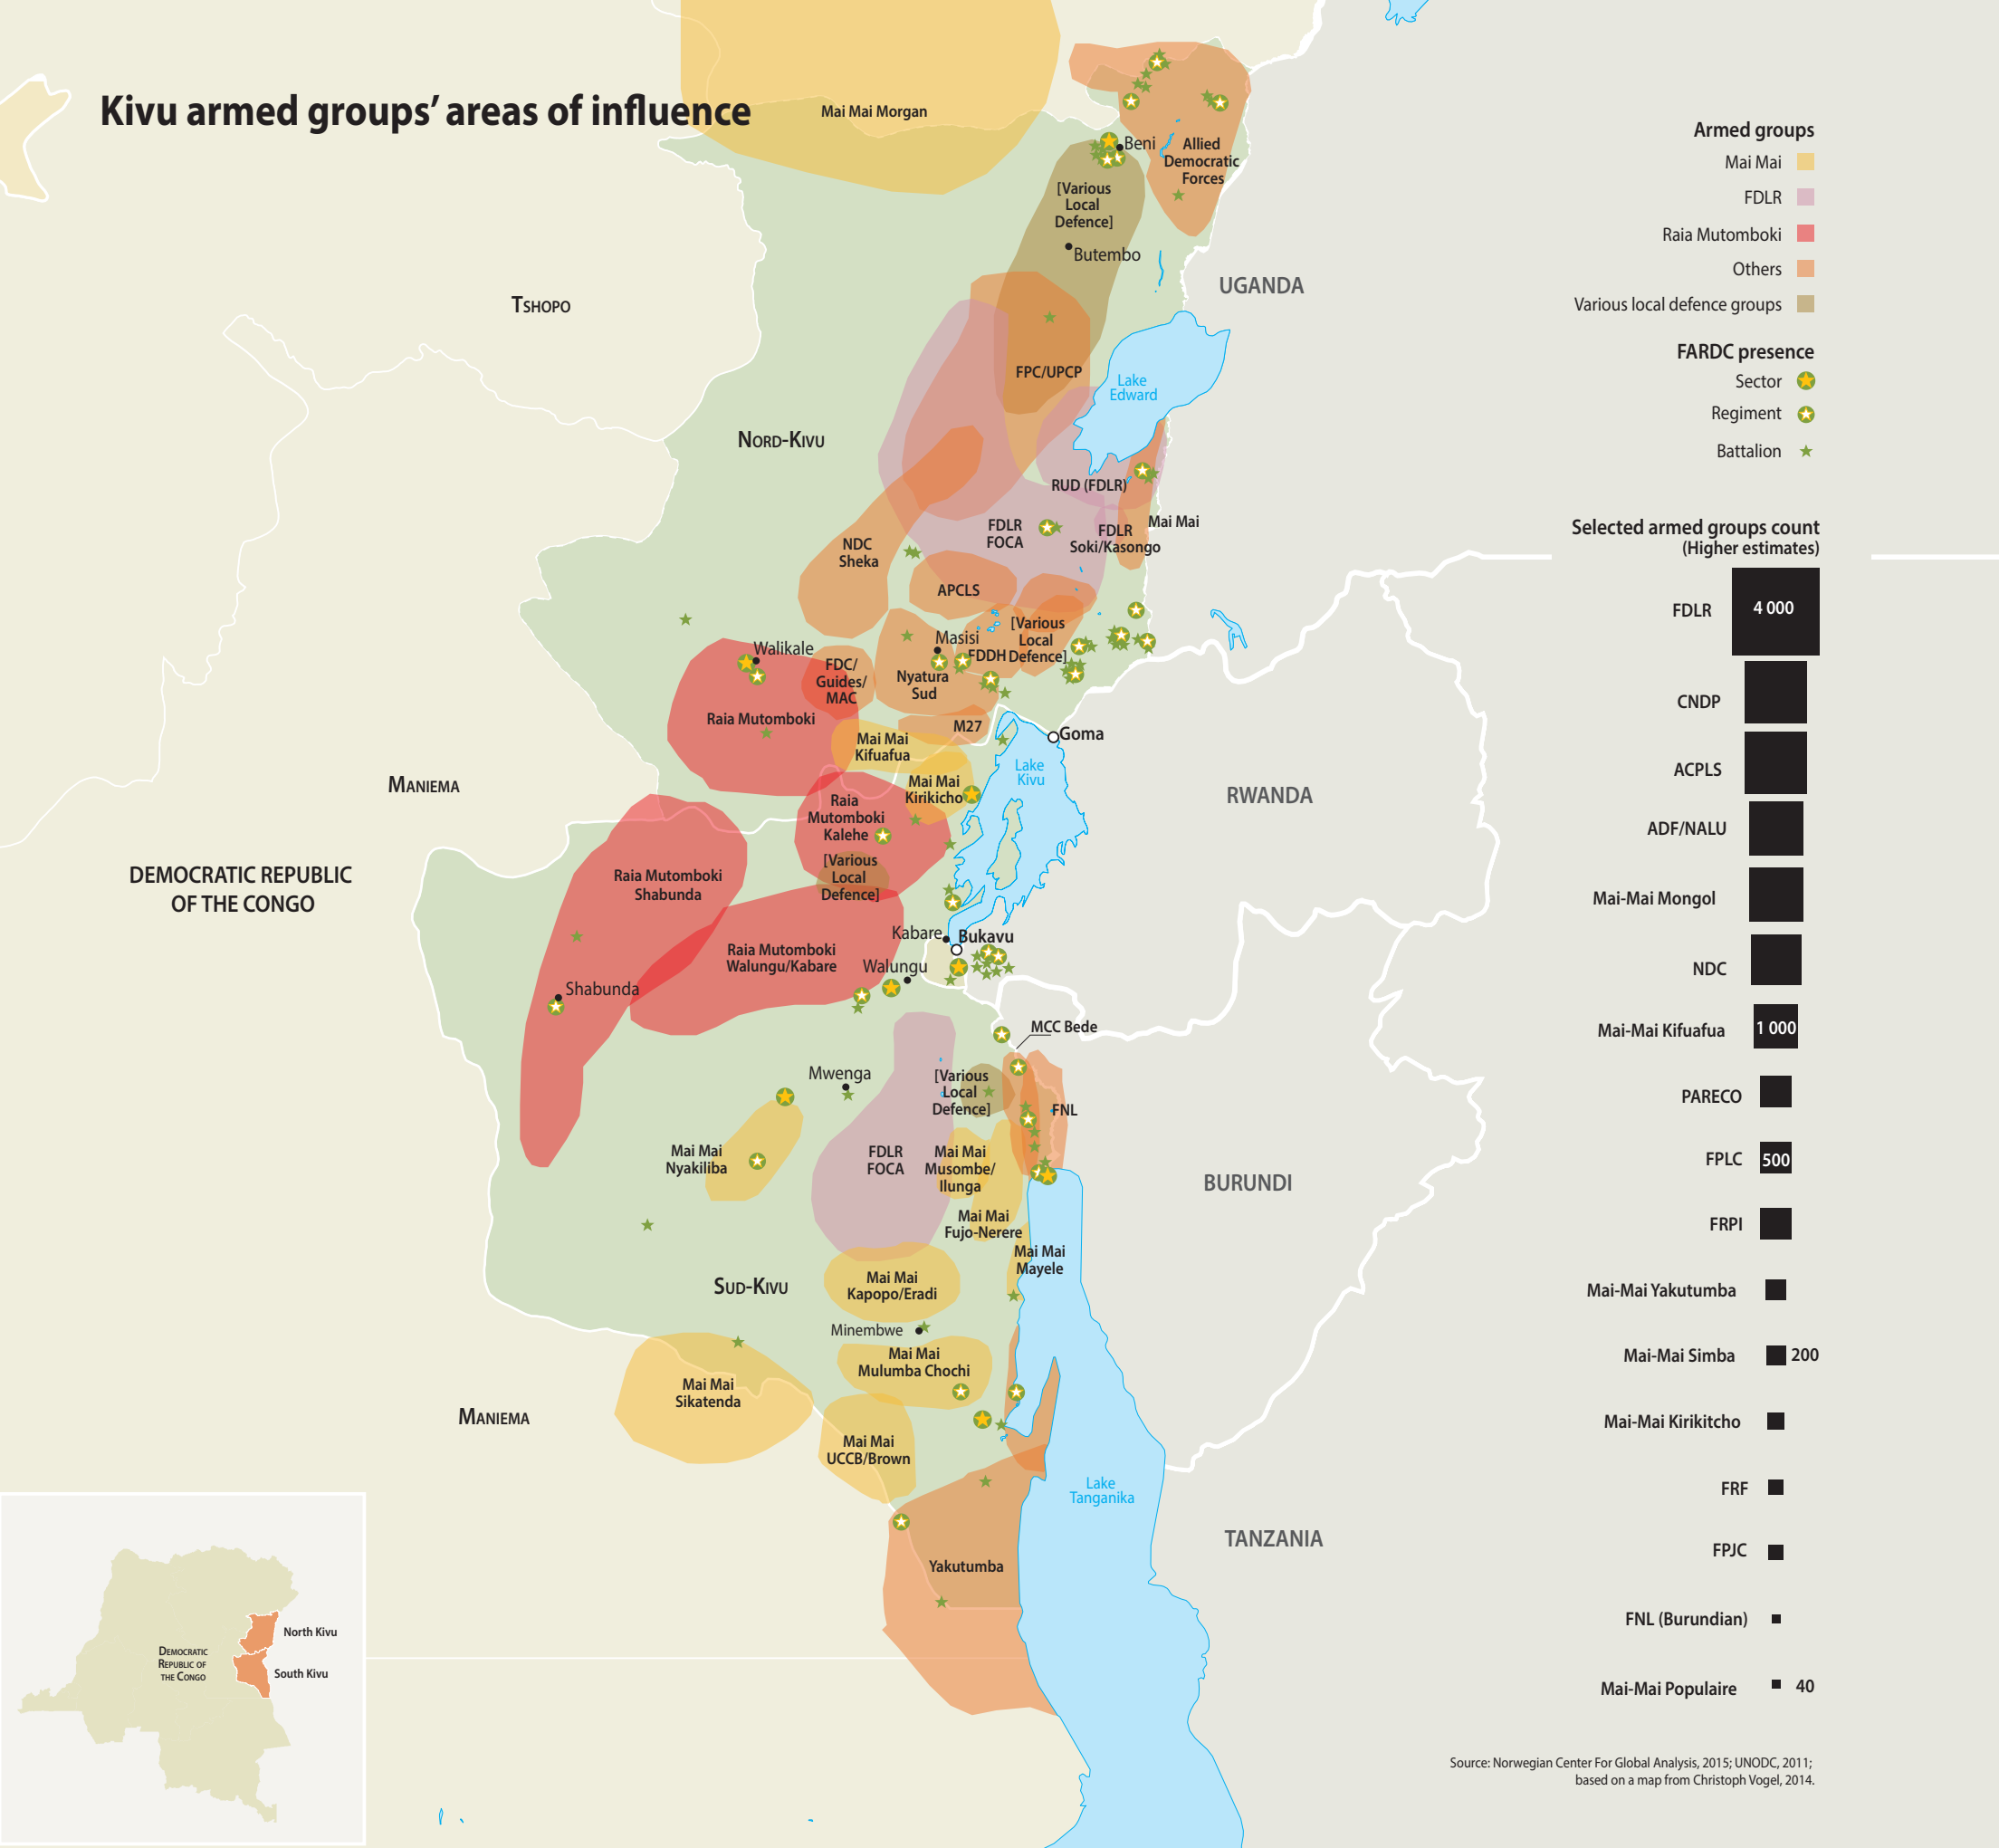

# Kivu armed groups' areas of influence

## Armed groups

- Mai Mai ■
- FDLR ■
- Raia Mutomboki ■
- Others ■
- Various local defence groups ■

## FARDC presence

- Sector ★
- Regiment ★
- Battalion ★

Source: Norwegian Center For Global Analysis, 2015; UNODC, 2011; based on a map from Christoph Vogel, 2014.